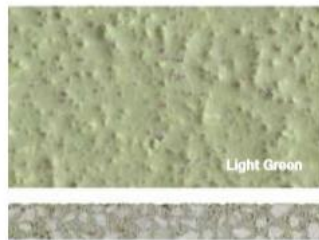

# PSR STANDARD COLOUR CHART

01226 382864 [info@psrindustrialflooring.co.uk](mailto:info@psrindustrialflooring.co.uk)

Green

Light Green

Chelsea Blue

Yellow

Charcoal

Dark Grey

Red

Safety Red

Dark Brown

Midnight Blue

Safety Yellow

Buff

Sahara

Mid Grey

Red