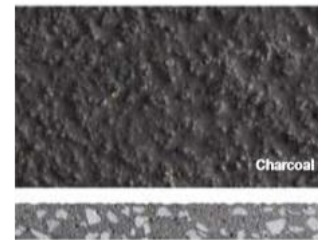

01226 382864 [info@psrindustrialflooring.co.uk](mailto:info@psrindustrialflooring.co.uk)

Green

Light Green

Chelsea Blue

Yellow

Charcoal

Dark Grey

Red

Safety Red

Dark Brown

Midnight Blue

Safety Yellow

Buff

Sahara

Mid Grey

Red

Green

Light Green

Yellow

Buff

Mid Grey

Safety Red

Dark Brown

Midnight Blue