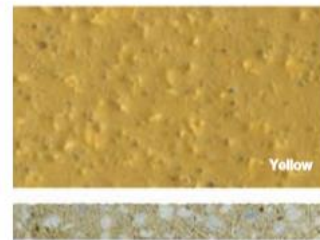

01226 382864 [info@psrindustrialflooring.co.uk](mailto:info@psrindustrialflooring.co.uk)

Green

Light Green

Chelsea Blue

Yellow

Charcoal

Dark Grey

Red

Safety Red

Dark Brown

Midnight Blue

Safety Yellow

Buff

Sahara

Mid Grey

Red

Green

Light Green

Yellow

Buff

Mid Grey

Safety Red

Dark Brown

Midnight Blue