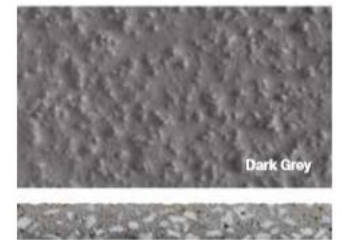

01226 382864 [info@psrindustrialflooring.co.uk](mailto:info@psrindustrialflooring.co.uk)

Green

Light Green

Chelsea Blue

Yellow

Charcoal

Dark Grey

Red

Safety Red

Dark Brown

Midnight Blue

Safety Yellow

Buff

Sahara

Mid Grey

Red

Green

Light Green

Yellow

Buff

Mid Grey

Safety Red

Dark Brown

Midnight Blue